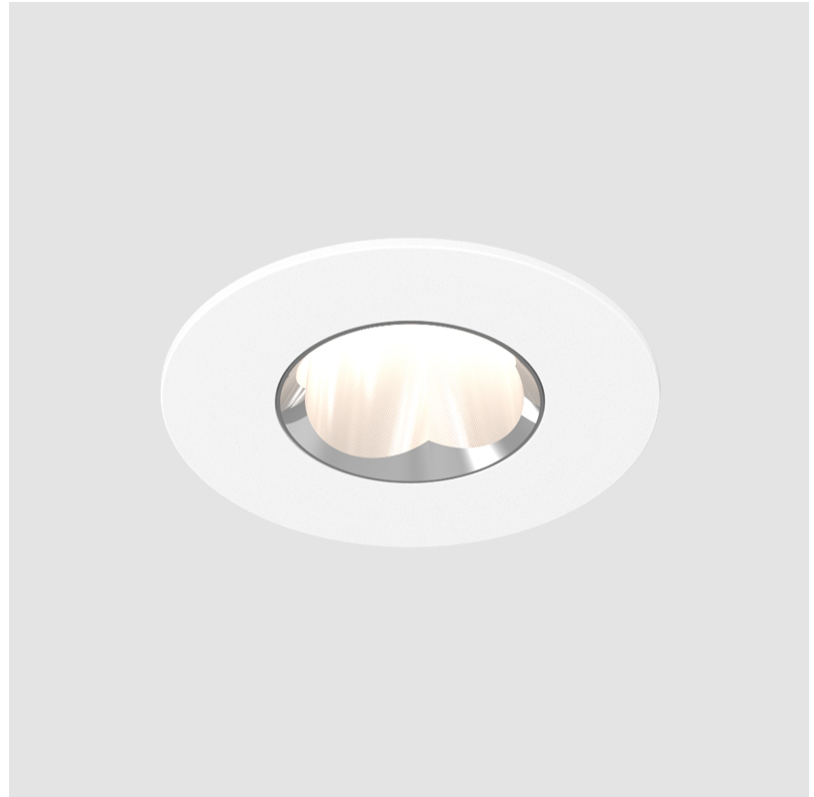

GENERAL

Series: Oiko Pro Round
Subseries: Oiko Pro Round
Brand: Prolicht
Division: Architectural
Mounting Type: Recessed
Mounting Location: Ceiling
Subcategory: Downlight

PHYSICAL

Shape: Round
Diameter (mm): 75
Diameter (in): 2 15/16
Height (mm): 43
Height (in): 1 11/16
Ceiling Thickness (mm): 1 - 25
Ceiling Thickness (in): 1/16 - 1 3/16
Min. Recessing Depth (mm): 50
Min. Recessing Depth (in): 1 15/16
Light Distribution: Direct
Diffuser: Lens Pack - Spread Lens / Linear Spread Lens / Honeycomb Louver
Fixture Finish: SSR / BKV / CWI / CRY / HAB / UFT / ITA / RUA / FTG / MYG / LOD / PUS / FRO / FUP / KIA / POP / BLS / SPG / MEY / GOH / GUM / CHC / COM / ABZ / JAG / OBR / MOS / ROR
Fixture Material: Aluminum Die Cast
Cut-out Measurements: 68mm / 2 11/16" Diameter

ELECTRICAL

Lamp Type: LED (Zhaga Standard)
Input Wattage (W): 14
Total Output Wattage (W): 12.7
Dimming: Dali Dimming
Driver Included: No
Driver Location: Recessed Housing
Driver Type: Constant Current - Universal (120Vac only for DALI driver)
Driver Class: Class 2
Input Voltage (V): 120 - 277
Constant Current (MA): 700

LED

Color Temperature (°K): 2700-6500 Tunable White
Max. Delivered Lumen (lm): 1381
Nominal Lumen (lm): 1460
CRI: >93 CRI
Lamp Life (hrs): 50000
Special LEDs offerings: Tunable White

OPTICAL

Reflector°: 62
Adjustability: Fixed

RATINGS AND CERTIFICATIONS

Certified By: Certified for North American Standards
IP rating: IP20