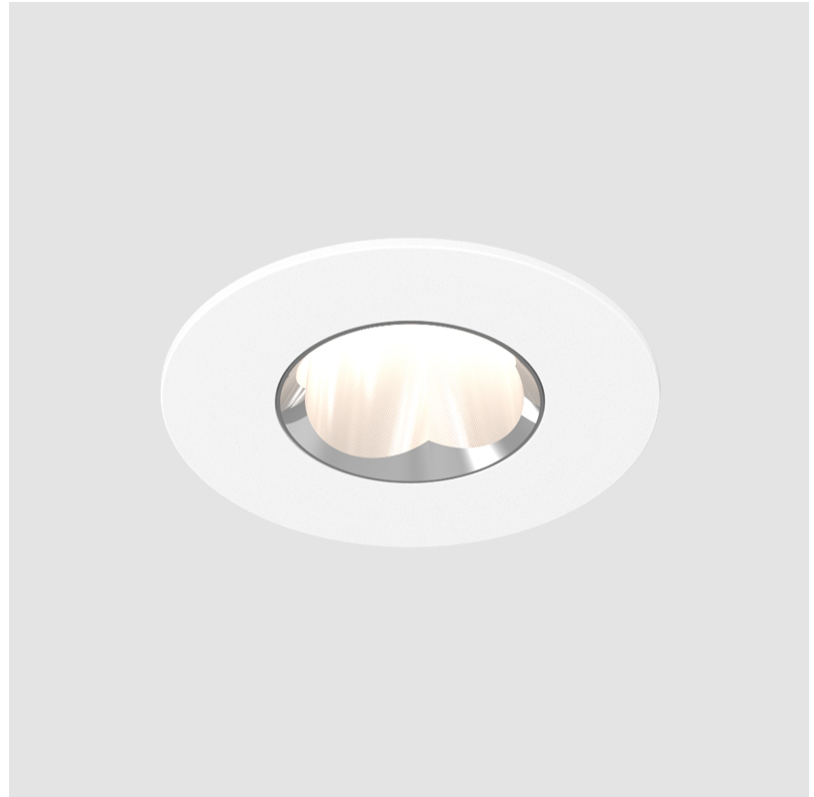

Series: Oiko Pro Round
Subseries: Oiko Pro Round Fixed
Brand: Prolicht
Division: Architectural
Mounting Type: Recessed
Mounting Location: Ceiling
Subcategory: Downlight

PHYSICAL

Shape: Round
Diameter (mm): 75
Diameter (in): 2 ¹⁵/₁₆
Height (mm): 43
Height (in): 1 ¹¹/₁₆
Ceiling Thickness (mm): 1 - 25
Ceiling Thickness (in): 1/16 - 1 3/16
Min. Recessing Depth (mm): 50
Min. Recessing Depth (in): 1 ¹⁵/₁₆
Light Distribution: Direct
Diffuser: Lens Pack - Spread Lens / Linear Spread Lens / Honeycomb Louver
Fixture Finish: SSR / BKV / CWI / CRY / HAB / UFT / ITA / RUA / FTG / MYG / LOD / PUS / FRO / FUP / KIA / POP / BLS / SPG / MEY / GOH / GUM / CHC / COM / ABZ / JAG / OBR / MOS / ROR
Fixture Material: Aluminum Die Cast
Cut-out Measurements: 68mm / 2 11/16" Diameter

ELECTRICAL

Lamp Type: LED (Zhaga Standard)
Input Wattage (W): 15
Total Output Wattage (W): 13.6
Dimming: Tri-Mode (Non-Dimming and Phase Dimming (120Vac only) and 0-10V Dimming)
Driver Included: No
Driver Location: Recessed Housing
Driver Type: Constant Current - Universal
Driver Class: Class 2
Input Voltage (V): 120 - 277
Constant Current (MA): 350

LED

Color Temperature (°K): 2700 / 3000 / 3500 / 4000
Max. Delivered Lumen (lm): 1464 / 1556 / 1630 / 1645
Nominal Lumen (lm): 1566 / 1665 / 1743 / 1759
CRI: >90 CRI
Lamp Life (hrs): 50000

OPTICAL

Reflector°: 60
Adjustability: Fixed

RATINGS AND CERTIFICATIONS

Certified By: Certified for North American Standards
IP rating: IP20