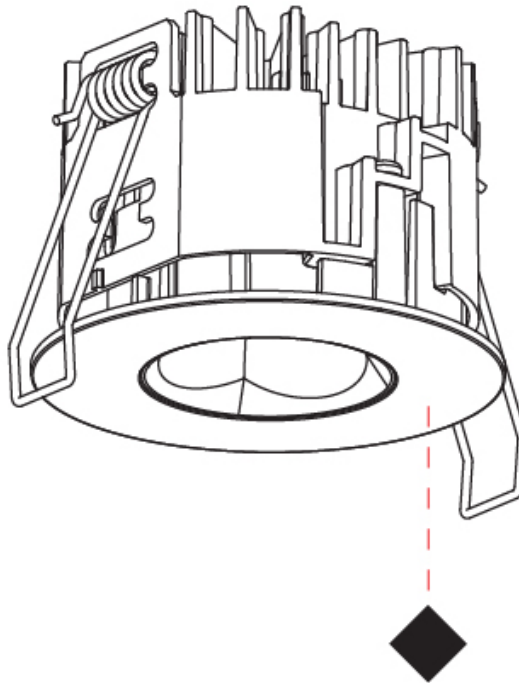

OIKO PRO ROUND FIXED RECESSED

A35868-

PROJECT

TYPE

SPECIFIER

QUANTITY

DATE

A