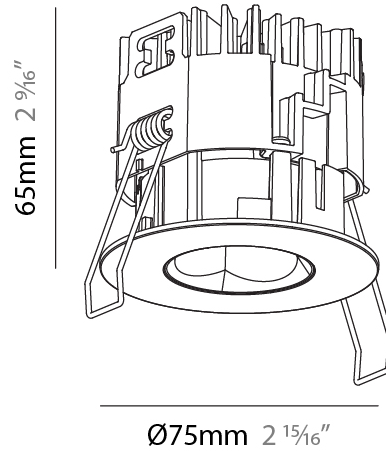

GENERAL

Series: Oiko Pro Round
Subseries: Oiko Pro Round Fixed
Brand: Prolicht
Division: Architectural
Mounting Type: Recessed
Mounting Location: Ceiling
Subcategory: Downlight

PHYSICAL

Shape: Round
Diameter (mm): 75
Diameter (in): 2 ¹⁵/₁₆
Height (mm): 65
Height (in): 2 ⁹/₁₆
Ceiling Thickness (mm): 1 - 25
Ceiling Thickness (in): 1/16 - 1 3/16
Min. Recessing Depth (mm): 70
Min. Recessing Depth (in): 2 ³/₄
Light Distribution: Direct
Diffuser: Lens Pack - Spread Lens / Linear Spread Lens / Honeycomb Louver
Fixture Finish: SSR / BKV / CWI / CRY / HAB / UFT / ITA / RUA / FTG / MYG / LOD / PUS / FRO / FUP / KIA / POP / BLS / SPG / MEY / GOH / GUM / CHC / COM / ABZ / JAG / OBR / MOS / ROR
Fixture Material: Aluminum Die Cast
Cut-out Measurements: 68mm / 2 11/16" Diameter

ELECTRICAL

Lamp Type: LED (Zhaga Standard)
Input Wattage (W): 14
Total Output Wattage (W): 12.7
Dimming: Dali Dimming
Driver Included: No
Driver Location: Recessed Housing
Driver Type: Constant Current - Universal (120Vac only for DALI driver)
Driver Class: Class 2
Input Voltage (V): 120 - 277
Constant Current (MA): 700

LED

Color Temperature (°K): 2700-6500 Tunable White
Max. Delivered Lumen (lm): 1129
Nominal Lumen (lm): 1460
CRI: >93 CRI
Lamp Life (hrs): 50000
Special LEDs offerings: Tunable White

OPTICAL

Reflector°: 36
Adjustability: Fixed

RATINGS AND CERTIFICATIONS

Certified By: Certified for North American Standards
IP rating: IP20