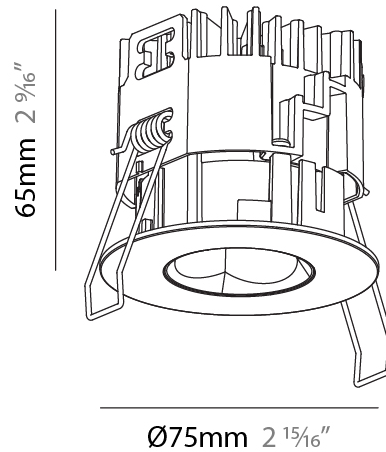

PHYSICAL

Shape: Round
Diameter (mm): 75
Diameter (in): 2 ¹⁵/₁₆
Height (mm): 65
Height (in): 2 ⁹/₁₆
Ceiling Thickness (mm): 1 - 25
Ceiling Thickness (in): 1/16 - 1 3/16
Min. Recessing Depth (mm): 70
Min. Recessing Depth (in): 2 ³/₄
Light Distribution: Direct
Diffuser: Lens Pack - Spread Lens / Linear Spread Lens / Honeycomb Louver
Fixture Finish: SSR / BKV / CWI / CRY / HAB / UFT / ITA / RUA / FTG / MYG / LOD / PUS / FRO / FUP / KIA / POP / BLS / SPG / MEY / GOH / GUM / CHC / COM / ABZ / JAG / OBR / MOS / ROR
Fixture Material: Aluminum Die Cast
Cut-out Measurements: 68mm / 2 11/16" Diameter

ELECTRICAL

Lamp Type: LED (Zhaga Standard)
Input Wattage (W): 15
Total Output Wattage (W): 13.6
Dimming: Tri-Mode (Non-Dimming and Phase Dimming (120Vac only) and 0-10V Dimming)
Driver Included: No
Driver Location: Recessed Housing
Driver Type: Constant Current - Universal
Driver Class: Class 2
Housing: See Components
Input Voltage (V): 120 - 277
Constant Current (MA): 350

LED

Color Temperature (°K): 2700 / 3000 / 3500 / 4000
Max. Delivered Lumen (lm): 1295 / 1377 / 1442 / 1455
Nominal Lumen (lm): 1566 / 1665 / 1743 / 1759
CRI: >90 CRI
Lamp Life (hrs): 50000

OPTICAL

Reflector: 34
Adjustability: Fixed

RATINGS AND CERTIFICATIONS

Certified By: Certified for North American Standards
IP rating: IP20