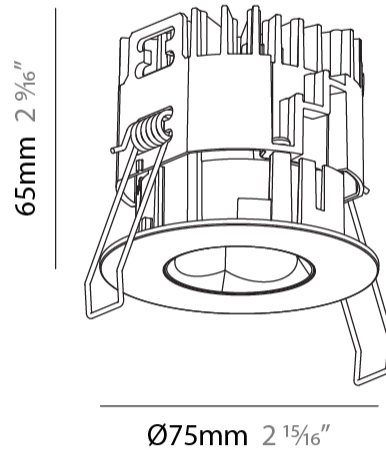

PHYSICAL

Shape: Round
Diameter (mm): 75
Diameter (in): 2 15/16
Height (mm): 65
Height (in): 2 9/16
Ceiling Thickness (mm): 1 - 25
Ceiling Thickness (in): 1/16 - 1 3/16
Min. Recessing Depth (mm): 70
Min. Recessing Depth (in): 2 3/4
Light Distribution: Direct
Diffuser: Lens Pack - Spread Lens / Linear Spread Lens / Honeycomb Louver
Fixture Finish: SSR / BKV / CWI / CRY / HAB / UFT / ITA / RUA / FTG / MYG / LOD / PUS / FRO / FUP / KIA / POP / BLS / SPG / MEY / GOH / GUM / CHC / COM / ABZ / JAG / OBR / MOS / ROR
Fixture Material: Aluminum Die Cast
Cut-out Measurements: 68mm / 2 11/16" Diameter

ELECTRICAL

Lamp Type: LED (Zhaga Standard)
Input Wattage (W): 16
Total Output Wattage (W): 14.6
Dimming: Tri-Mode (Non-Dimming and Phase Dimming (120Vac only) and 0-10V Dimming)
Driver Included: No
Driver Location: Recessed Housing
Driver Type: Constant Current - Universal
Driver Class: Class 2
Housing: See Components
Input Voltage (V): 120 - 277
Constant Current (MA): 350

LED

Color Temperature (°K): 2700 / 3000 / 3500 / 4000
Max. Delivered Lumen (lm): 1067 / 1150 / 1217 / 1220
Nominal Lumen (lm): 1393 / 1501 / 1589 / 1592
CRI: >90 CRI
Lamp Life (hrs): 50000

OPTICAL

Reflector°: 14
Adjustability: Fixed

RATINGS AND CERTIFICATIONS

Certified By: Certified for North American Standards
IP rating: IP44