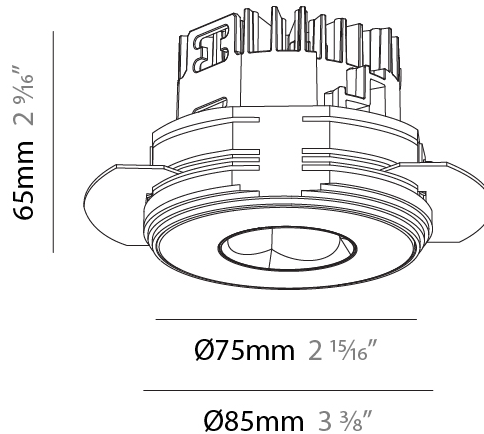

GENERAL

Series: Oiko Pro Round
Subseries: Oiko Pro Round Fixed
Brand: Prolicht
Division: Architectural
Mounting Type: Trimless
Mounting Location: Ceiling
Subcategory: Downlight

PHYSICAL

Shape: Round
Diameter (mm): 75
Diameter (in): 2 15/16
Height (mm): 65
Height (in): 2 9/16
Ceiling Thickness (mm): 10 / 12.5 / 15 / 25
Ceiling Thickness (in): 3/8 or 1/2 or 9/16 or 1
Min. Recessing Depth (mm): 70
Min. Recessing Depth (in): 2 3/4
Light Distribution: Direct
Diffuser: Lens Pack - Spread Lens / Linear Spread Lens / Honeycomb Louver
Fixture Finish: SSR / BKV / CWI / CRY / HAB / UFT / ITA / RUA / FTG / MYG / LOD / PUS / FRO / FUP / KIA / POP / BLS / SPG / MEY / GOH / GUM / CHC / COM / ABZ / JAG / OBR / MOS / ROR
Fixture Material: Aluminum Die Cast
Cut-out Measurements: 86mm / 2 11/16" Diameter

ELECTRICAL

Lamp Type: LED (Zhaga Standard)
Input Wattage (W): 14
Total Output Wattage (W): 12.7
Dimming: Dali Dimming
Driver Included: No
Driver Location: Recessed Housing
Driver Type: Constant Current - Universal (120Vac only for DALI driver)
Driver Class: Class 2
Input Voltage (V): 120 - 277
Constant Current (MA): 700

LED

Color Temperature (°K): 2700-6500 Tunable White
Max. Delivered Lumen (lm): 1129
Nominal Lumen (lm): 1460
CRI: >90 CRI
Lamp Life (hrs): 50000
Special LEDs offerings: Tunable White

OPTICAL

Reflector°: 36
Adjustability: Fixed

RATINGS AND CERTIFICATIONS

Certified By: Certified for North American Standards
IP rating: IP20