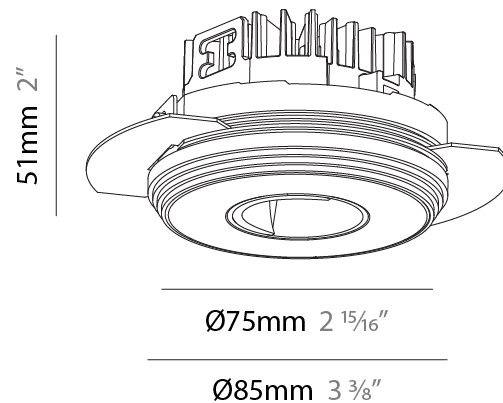

GENERAL

Series: Oiko Pro Round
Subseries: Oiko Pro Round Wallwash
Brand: Prolicht
Division: Architectural
Mounting Type: Trimless
Mounting Location: Ceiling
Subcategory: Wallwash

PHYSICAL

Shape: Round
Diameter (mm): 75
Diameter (in): 2 ¹⁵/₁₆
Height (mm): 51
Height (in): 2
Ceiling Thickness (mm): 1 - 25
Ceiling Thickness (in): 1/16 - 1 3/16
Min. Recessing Depth (mm): 55
Min. Recessing Depth (in): 2 ³/₁₆
Light Distribution: Direct
Fixture Finish: SSR / BKV / CWI / CRY / HAB / UFT / ITA / RUA / FTG / MYG / LOD / PUS / FRO / FUP / KIA / POP / BLS / SPG / MEY / GOH / GUM / CHC / COM / ABZ / JAG / OBR / MOS / ROR
Fixture Material: Aluminum Die Cast
Cut-out Measurements: 86mm / 3 3/8" Diameter

ELECTRICAL

Lamp Type: LED (Zhaga Standard)
Input Wattage (W): 15
Total Output Wattage (W): 13.6
Dimming: Tri-Mode (Non-Dimming and Phase Dimming (120Vac only) and 0-10V Dimming)
Driver Included: No
Driver Location: Recessed Housing
Driver Type: Constant Current - Universal
Driver Class: Class 2
Input Voltage (V): 120 - 277
Constant Current (MA): 350

LED

Color Temperature (°K): 2700 / 3000 / 3500 / 4000
Max. Delivered Lumen (lm): 1302 / 1383 / 1449 / 1462
Nominal Lumen (lm): 1566 / 1665 / 1743 / 1759
CRI: >93 CRI
Lamp Life (hrs): 50000

OPTICAL

Adjustability: Fixed

RATINGS AND CERTIFICATIONS

Certified By: Certified for North American Standards
IP rating: IP20